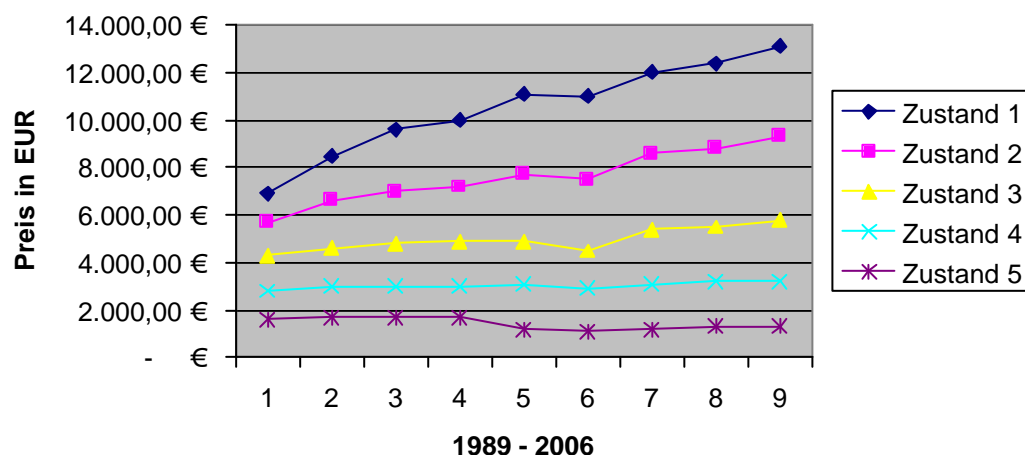

Triumph Spitfire MK III